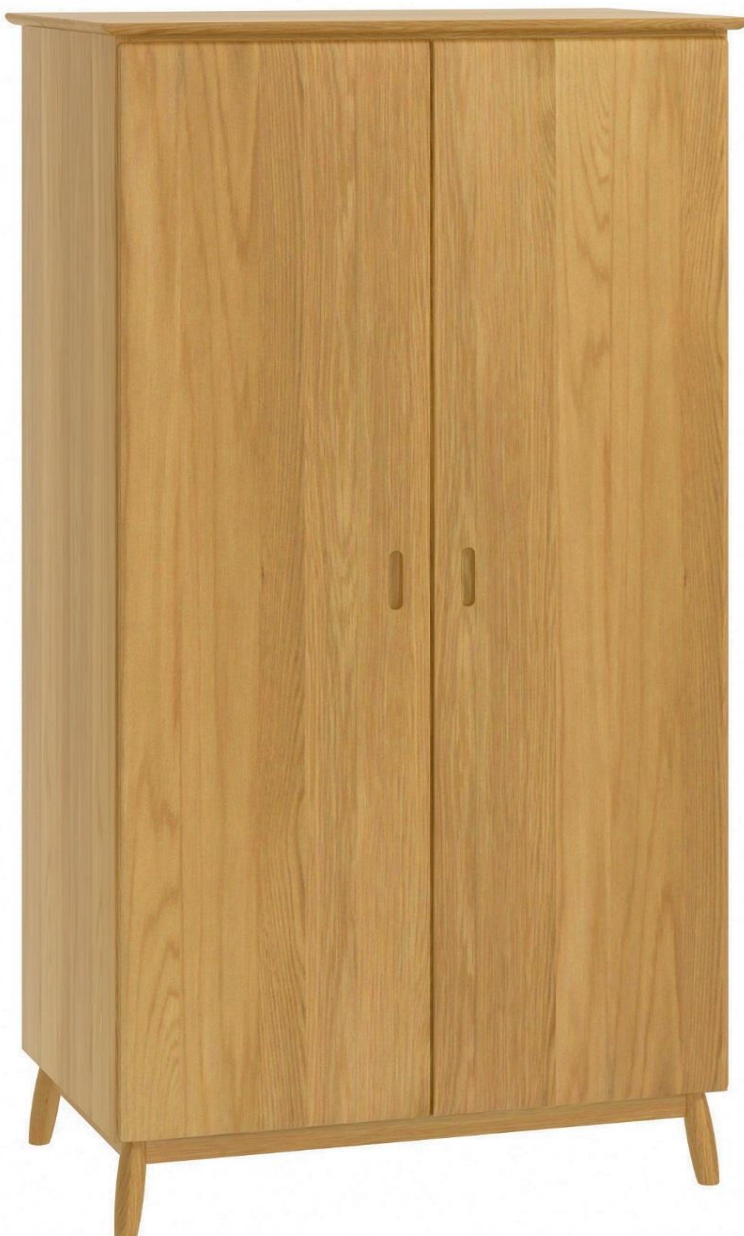

Full Hang Robe

W: 950mm H: 1850mm D: 582mm